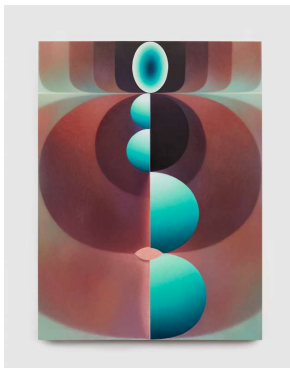

# Group Show

East Hampton  
July 22 – July 29, 2020

1.

Robert Rauschenberg  
Untitled, 1987  
acrylic on stainless steel  
24-3/4" x 16-7/8" (62.9 cm x 42.9 cm)  
No. 75569

2.

Claes Oldenburg  
Sculpture in the form of a saw (study),  
1973  
spray enamel, shellac, and graphite on  
cardboard  
17-1/2" x 10" x 10"  
(44.5 cm x 25.4 cm x 25.4 cm)  
unique  
No. 75649

3.

Loie Hollowell  
Standing in dusk, 2020  
oil, acrylic medium and high-density  
foam on linen over  
72" x 54" x 3-3/4"  
(182.9 cm x 137.2 cm x 9.5 cm)  
No. 75503

4.

Beatriz Milhazes  
Os Campeões, 2001  
acrylic on canvas  
62-3/16" × 58-11/16"  
158 cm × 149 cm  
No. 74664

5.

Jean Dubuffet  
Saïmiri, May 1954  
éponge  
15-1/2" × 6" × 5"  
(39.4 cm × 15.2 cm × 12.7 cm)  
No. 74657

6.

Adolph Gottlieb  
Untitled, 1970  
acrylic on paper  
24" × 19" (61 cm × 48.3 cm)  
No. 75688

7.

Lee Ufan  
From Winds, 1982  
glue and mineral pigment on canvas  
63-7/8" × 51-3/8"  
(162.2 cm × 130.5 cm)  
No. 60109

8.

Tara Donovan  
Composition (Cards), 2017  
Styrene cards and glue  
22-1/4" x 22-1/4" x 4"  
(56.5 cm x 56.5 cm x 10.2 cm)  
No. 67969