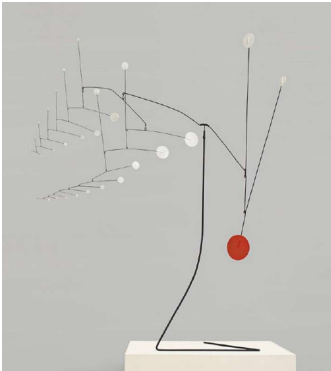

9.

Joan Mitchell  
Vent de Mer, 1961  
oil on linen  
32" x 26" (81.3 cm x 66 cm)  
No. 75550

10.

Nigel Cooke  
Ithacans, 2020  
oil and acrylic on linen  
88-9/16" x 64-9/16" (225 cm x 164 cm)  
No. 75564

11.

Willem de Kooning  
Untitled #14, 1977  
oil on paper mounted to canvas  
41-1/2" x 30" (105.4 cm x 76.2 cm)  
No. 75497

12.

Julian Schnabel  
Untitled, 2020  
Oil on found fabric  
64" x 51" x 2"  
(162.6 cm x 129.5 cm x 5.1 cm)  
No. 75774

13.

Alexander Calder  
Puntos Blancos (White Dots), 1955  
Sheet metal, wire, and paint  
51" x 46" x 26"  
(129.5 cm x 116.8 cm x 66 cm)  
No. 73838

14.

John Chamberlain  
Rev. E. Piscpalian Swifty, 2005  
painted and chromed steel  
90" x 29" x 21"  
(228.6 cm x 73.7 cm x 53.3 cm)  
No. 38020